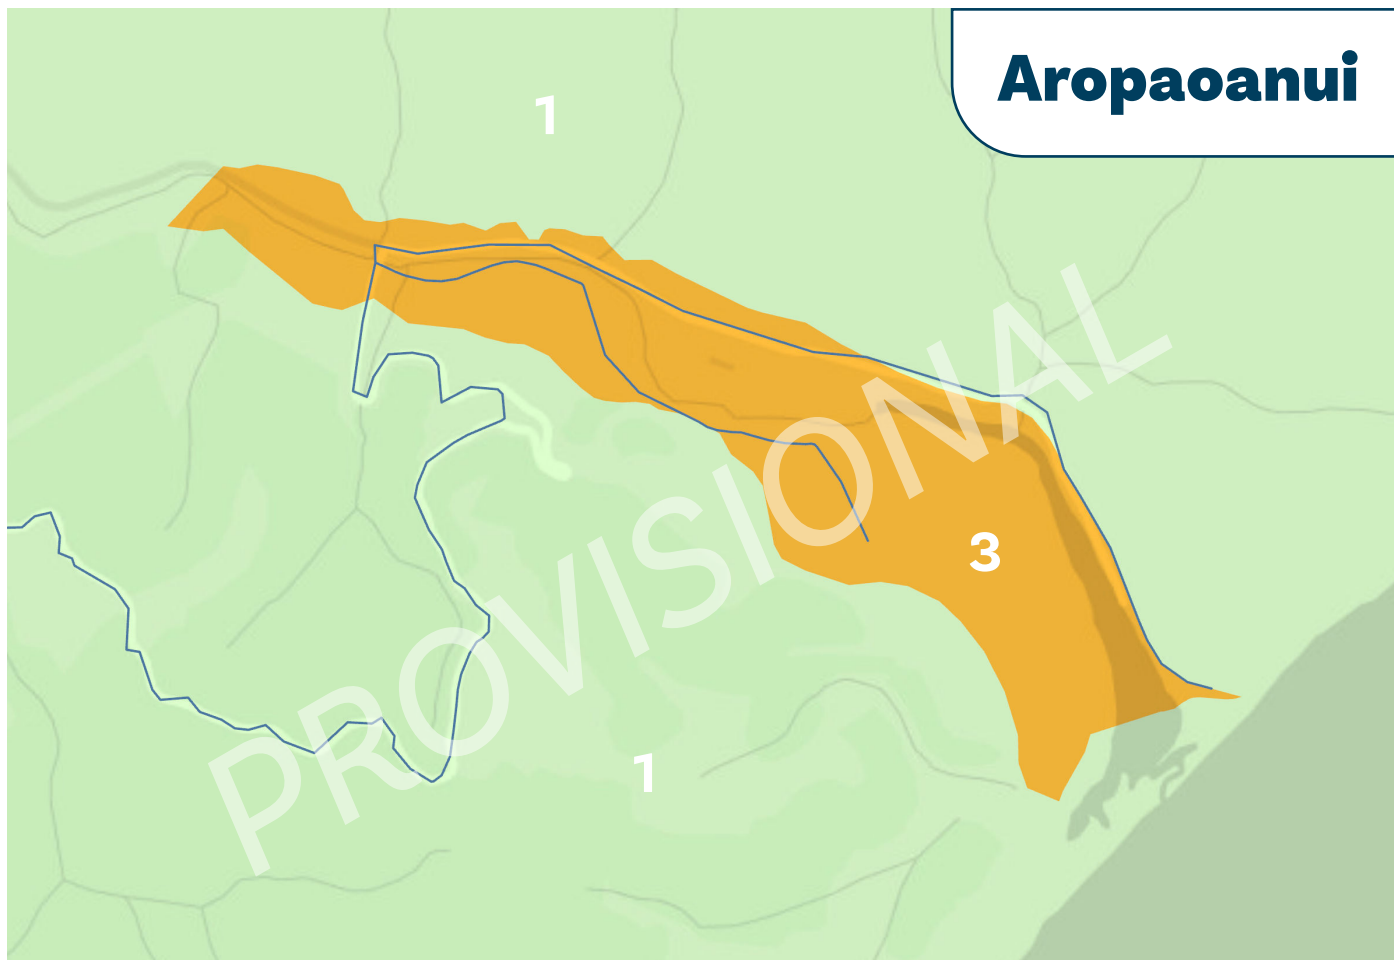

# Aropaoanui

## Land Categories

*The provisional land classification is applicable to residential use only and other land use is not impacted.*

*\*This Category 2C may be changed to Category 1 after Quality Assurance of stopbank rebuilds has been completed.*