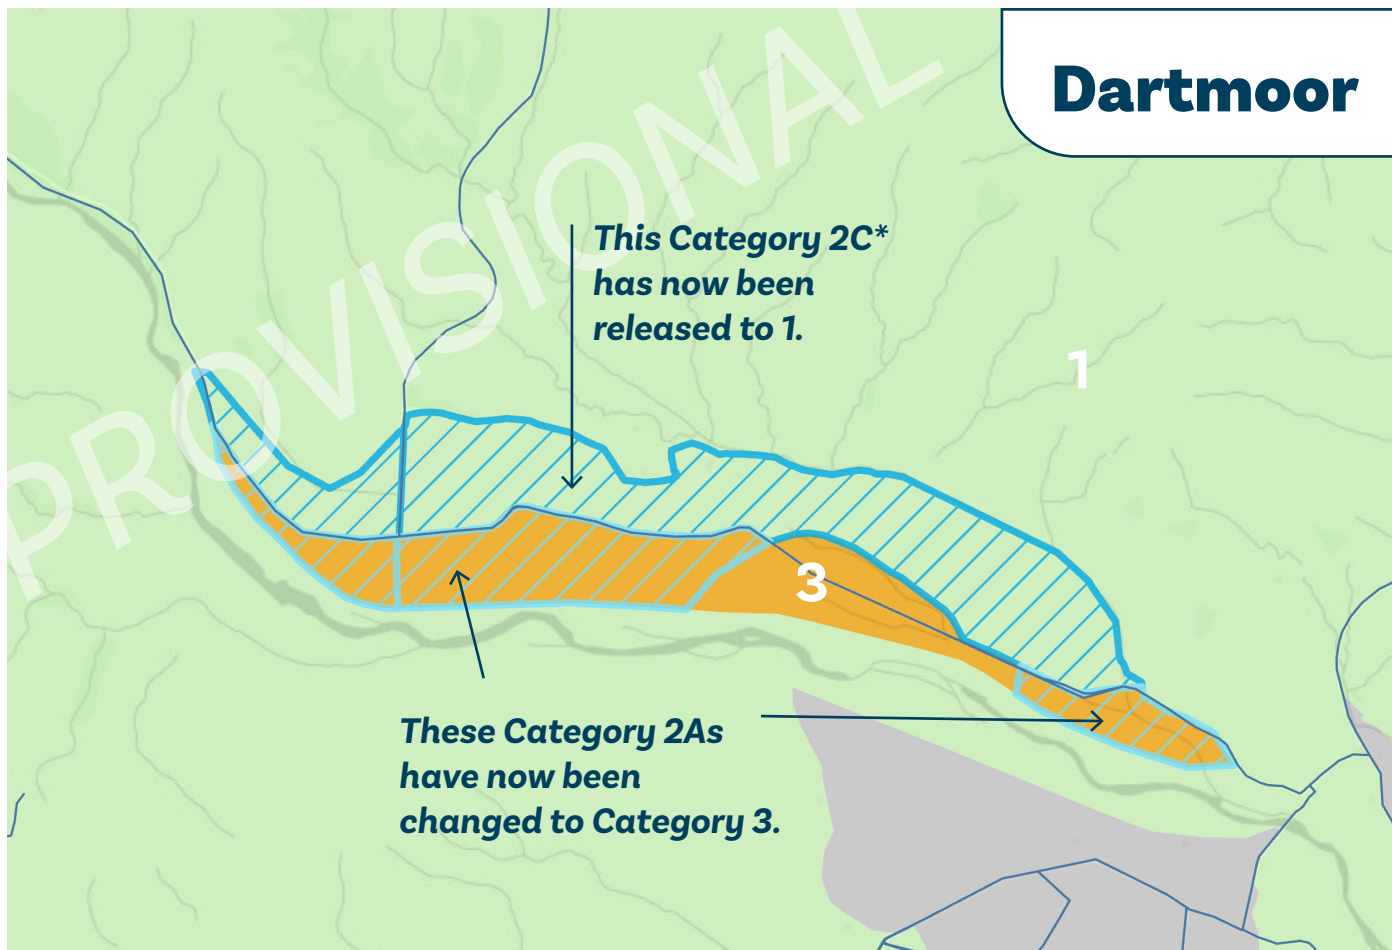

Dartmoor

Land Categories

The provisional land classification is applicable to residential use only and other land use is not impacted.