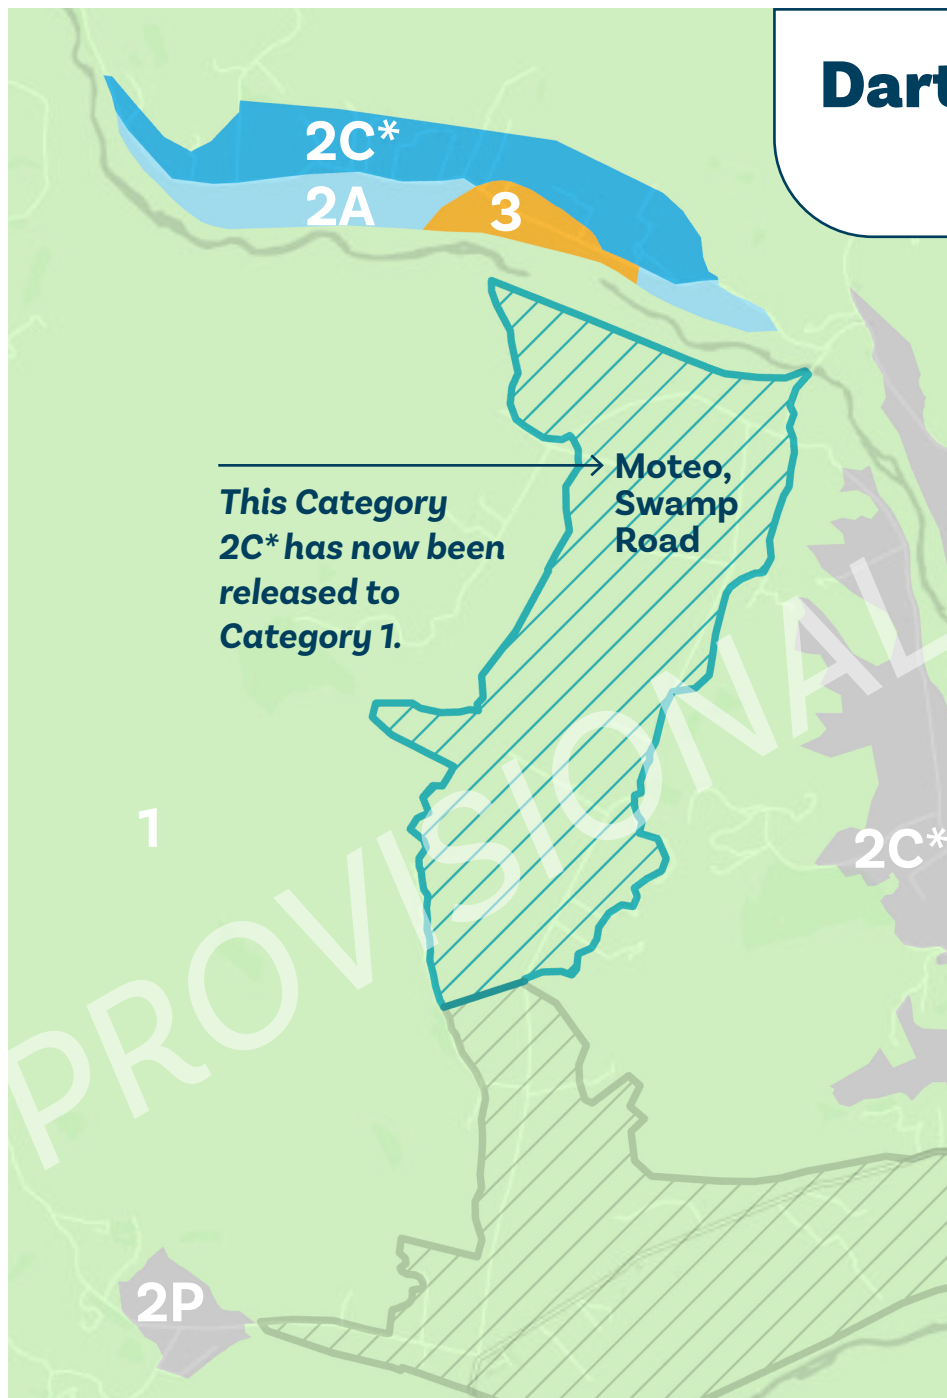

Dartmoor, Moteo, Swamp Road

Land Categories

The provisional land classification is applicable to residential use only and other land use is not impacted.

Remaining Category 2C areas may be changed to Category 1 after Quality Assurance of stopbank rebuilds has been completed.*