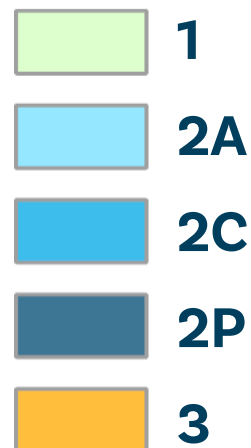

Dartmoor, Moteo, Swamp Road

Land Categories

The provisional land classification is applicable to residential use only and other land use is not impacted.

Remaining Category 2C areas may be changed to Category 1 after Quality Assurance of stopbank rebuilds has been completed.*