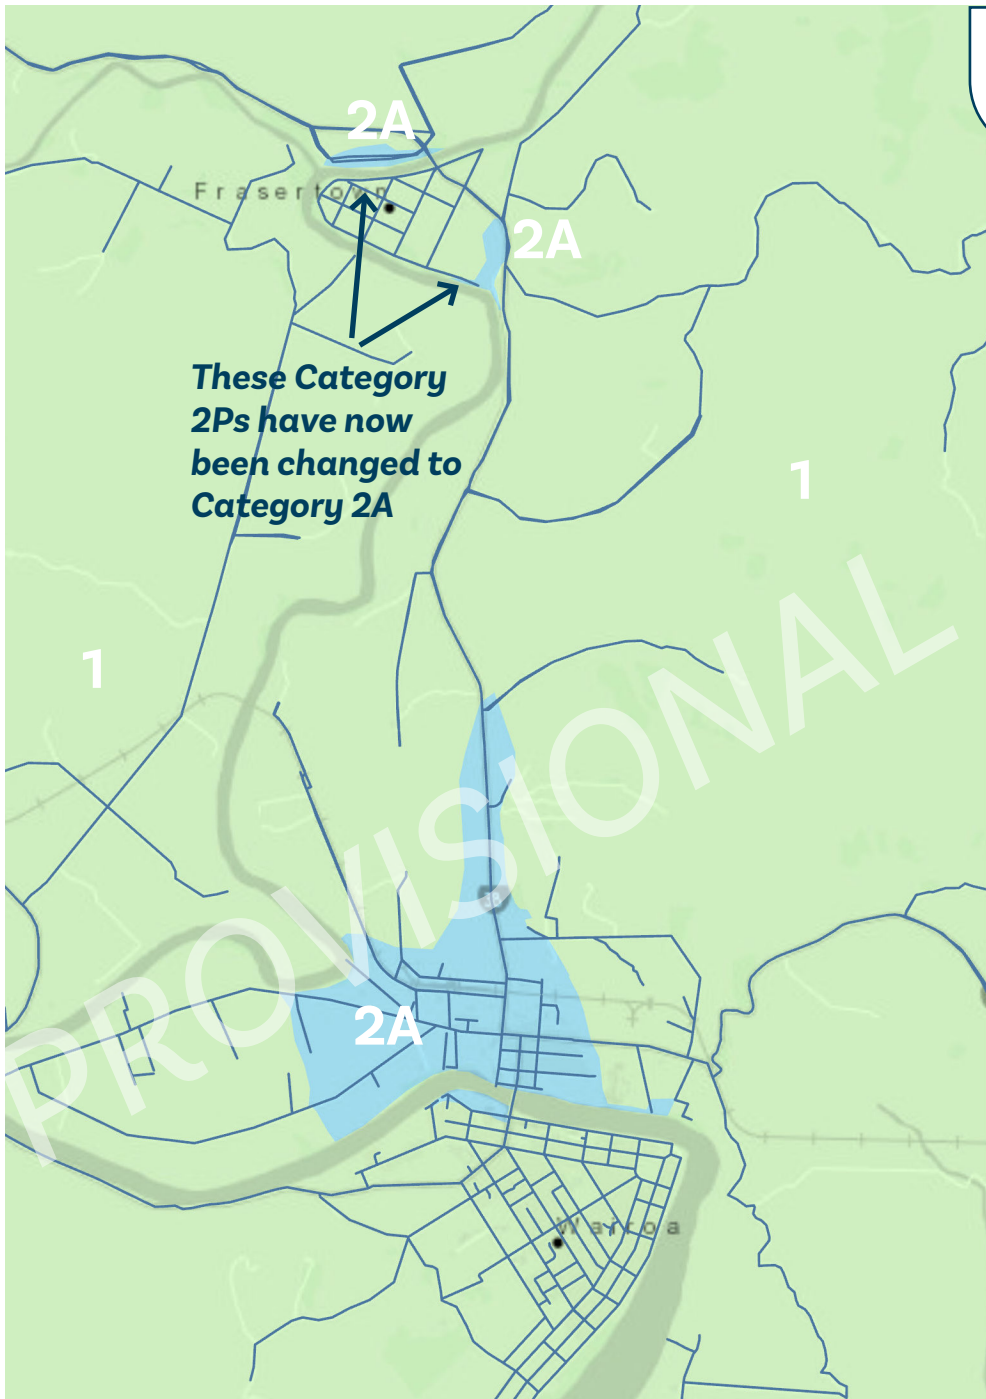

Wairoa

These Category 2Ps have now been changed to Category 2A

Land Categories

- 1
- 2A
- 2C
- 2P
- 3

The provisional land classification is applicable to residential use only and other land use is not impacted.