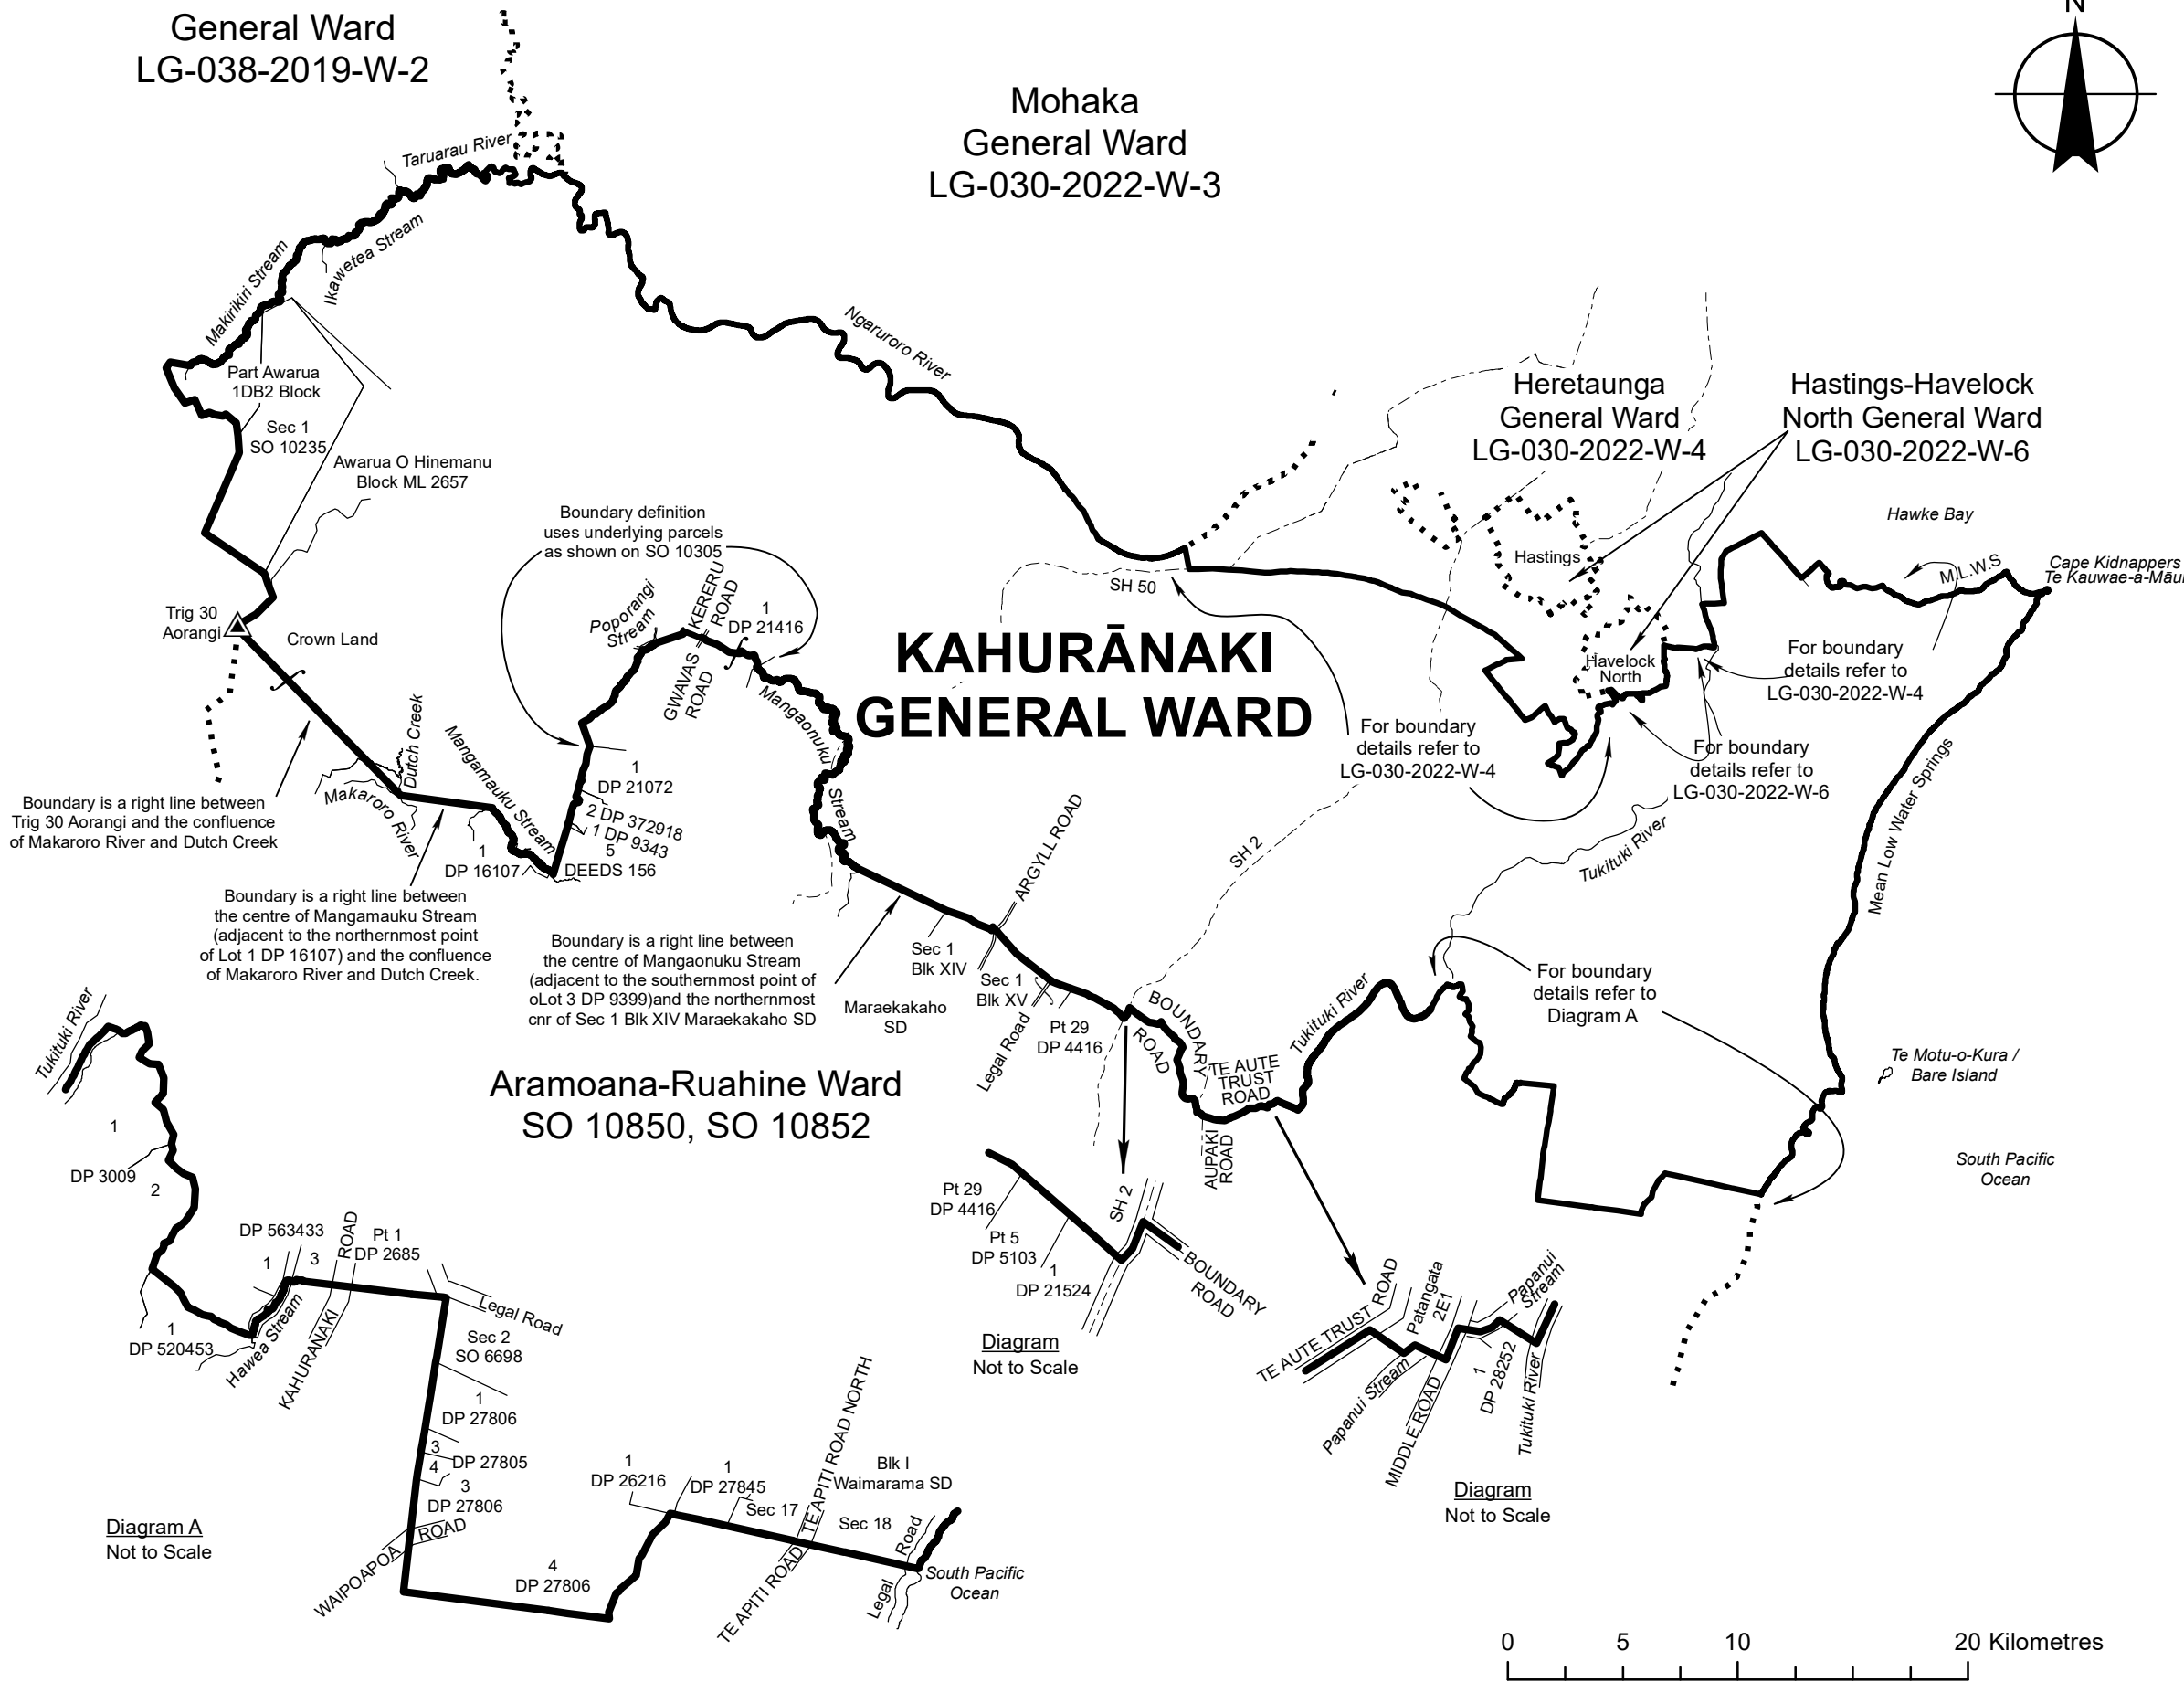

Northern
General Ward
LG-038-2019-W-2

Mohaka
General Ward
LG-030-2022-W-3

Heretaunga
General Ward
LG-030-2022-W-4

Hastings-Havelock
North General Ward
LG-030-2022-W-6

Aramoana-Ruahine Ward
SO 10850, SO 10852

KAHURĀNAKI GENERAL WARD

Notes:

1. Coordinates are in terms of New Zealand Transverse Mercator 2000 (NZTM).
2. Where a boundary is shown along a river or road it follows the middle line of the river or legal road unless otherwise shown.
3. All seaward boundaries follow Mean Low Water Springs but cross the mouths of all rivers, streams, inlets and estuaries except where shown otherwise.

Land District: Hawkes Bay

HASTINGS DISTRICT KAHURĀNAKI GENERAL WARD

TERRITORIAL AUTHORITY: Hastings District
Compiled by Jacobs New Zealand Limited
Scale 1:300,000 at A3 Date May 2022

LG-030-2022-W-7