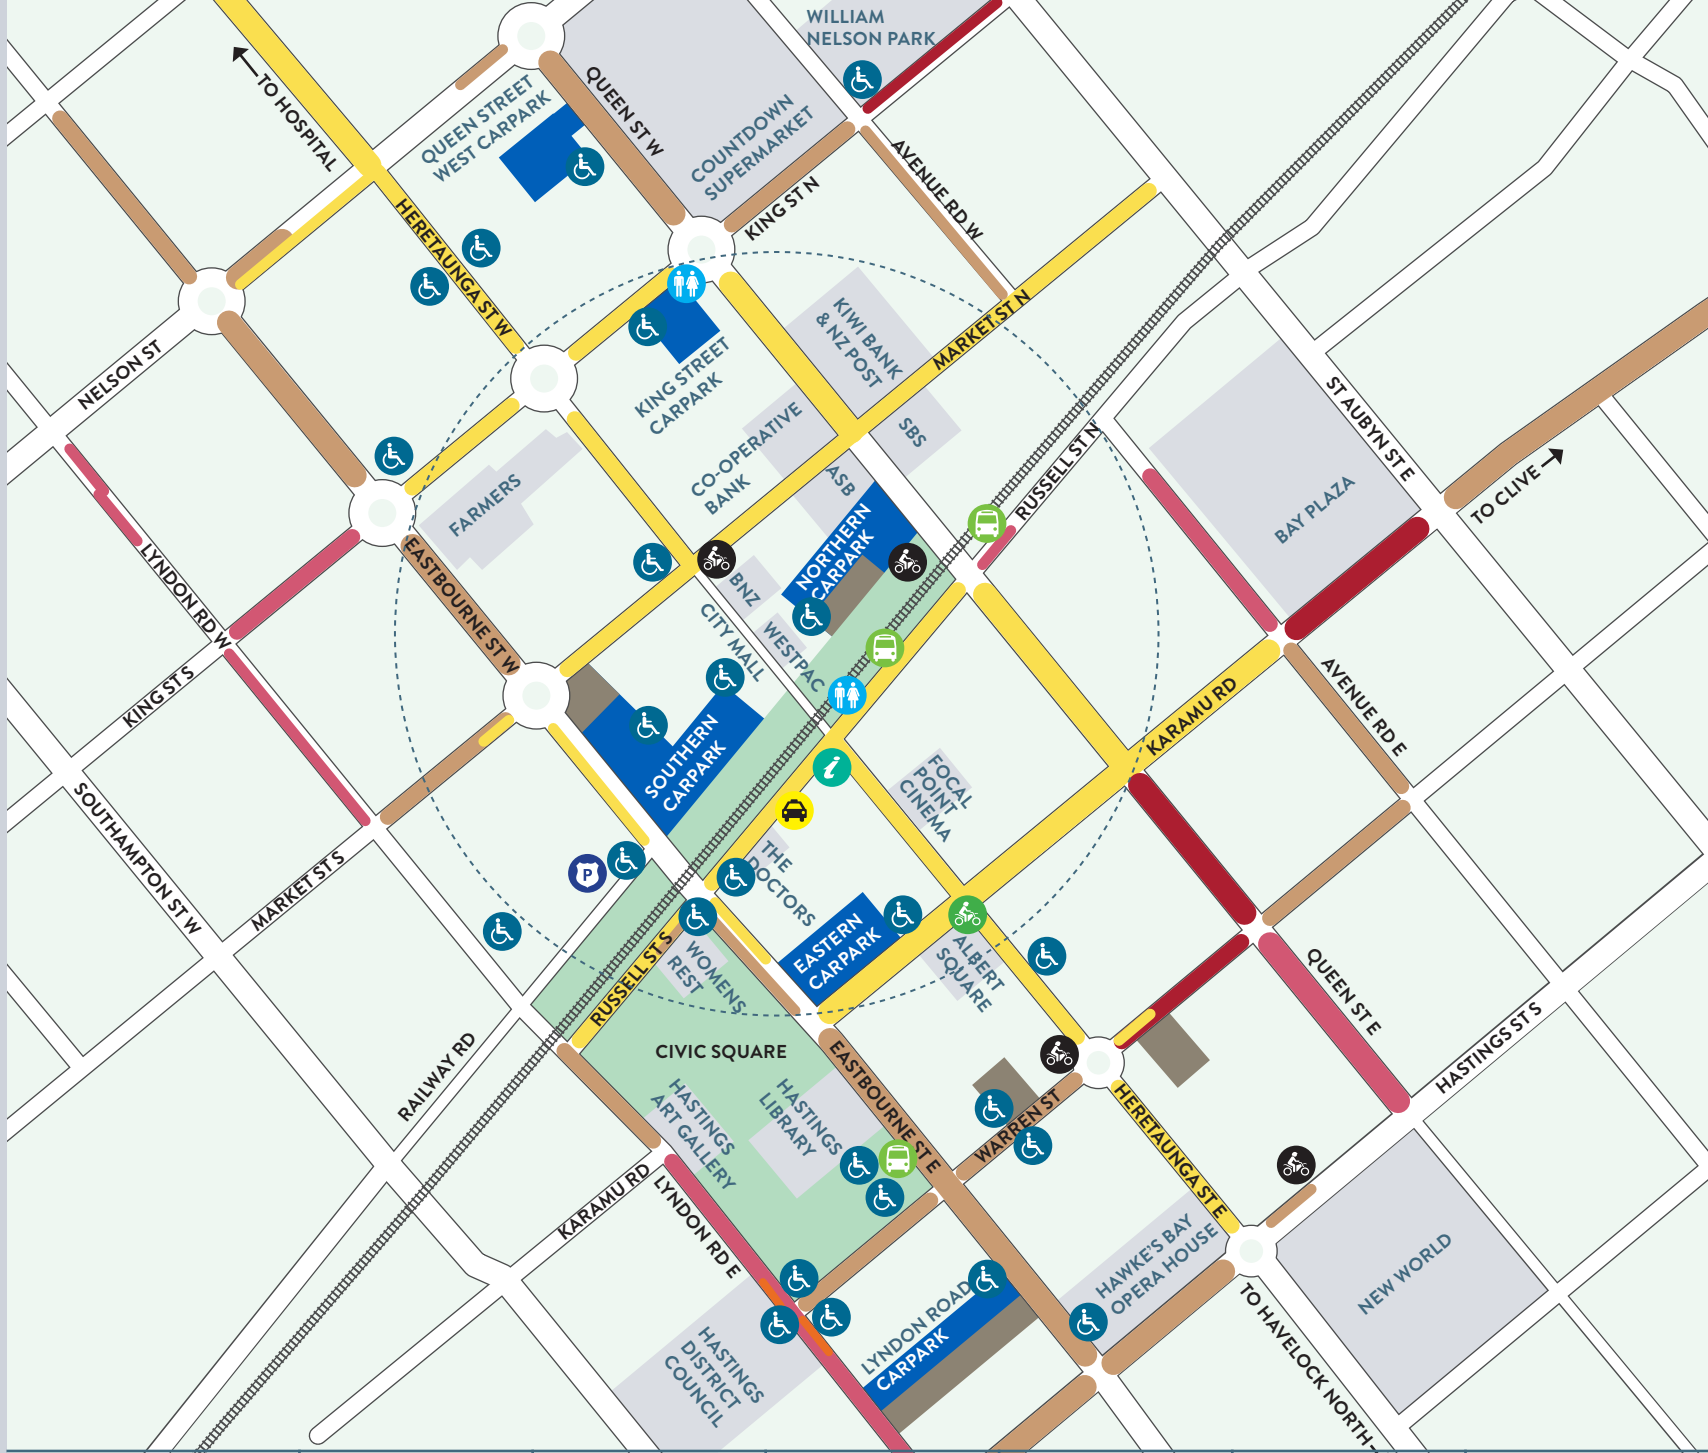

THE EASY WAY TO PARK IN HAVELOCK NORTH

ANDERSON PARK

-  DISABLED PARKING
-  MOTORCYCLE PARKING
-  INFORMATION CENTRE
-  PUBLIC TOILETS
-  BUS STOP

 **TIME LIMITS APPLY**
8am - 6pm Monday to Sunday

 P60 PARKING	 P120 PARKING	 P180 PARKING	 NEW WORLD PARKING
---	--	--	---

PARKING GUIDE

HASTINGS AND HAVELOCK NORTH

THE EASY WAY TO PARK IN HASTINGS

-  MOBILITY PARKING
-  MOTORCYCLE PARKING
-  TAXI STAND
-  INFORMATION CENTRE
-  PUBLIC TOILETS
-  BUS STOP
-  POLICE STATION
-  2 MINUTE WALK

P CHARGES APPLY

9am - 5pm Monday to Friday
9am - 2pm Saturday

PAY & DISPLAY PARKING	1 HOUR METERED	2 HOUR METERED	P30 PARKING	P60 PARKING	P120 PARKING	LEASED PARKING
--------------------------	-------------------	-------------------	----------------	----------------	-----------------	-------------------